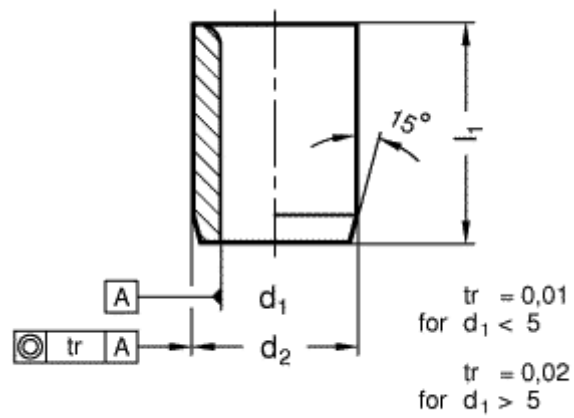

Article number: 201135136

Description: E+G Guide bush DIN 179-B7,8-10-A
without collar

Measures

$d_1 = 7,8$

$d_2 = 12$

$l_1 = 10$